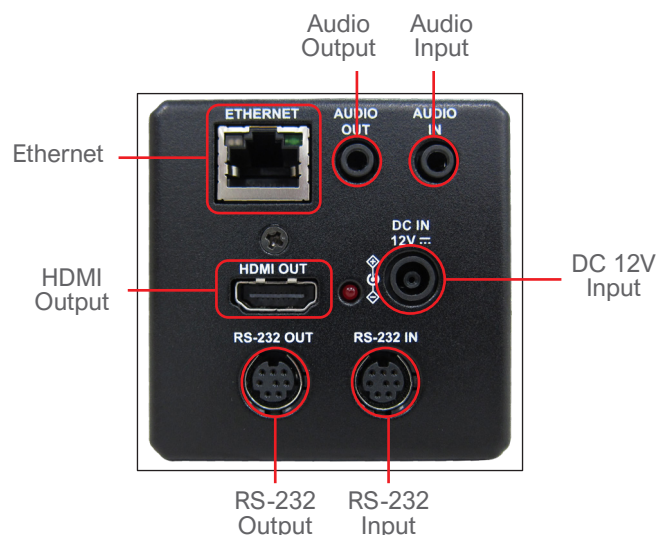

IP Streaming Format

Stream	1	2	3
Settings	H.265	H.264	H.264
Resolution	4K/1080p/720p	1080p/720p	640x360
Frame Rate	59.94 Hz	59.94/29.97	29.97
	50 Hz	50/25	25
Bit Rate	20000 kbps~2000 kbps	20000 kbps~2000 kbps	5000 kbps~512 kbps
Audio Transmission	AAC/G.711		
PoE+	Yes		

Product Specifications

Sensor	1/2.5" 8MP CMOS
Video Format	Resolution : 4K/1080p/720p Frame Rate : 59.94/50/29.97/25
Video Output (HD) Interface	HDMI 2.0, Ethernet
Optical Zoom	30x
Horizontal Viewing Angle	68°
Aperture	F1.6 ~ F3.4
Focal Length	4.6mm ~ 135mm
Shutter Speed	1/8 ~ 1/10,000 sec
Minimum Object Distance	1.5m (Wide/Tele)
Video S/N Ratio	> 50dB
Minimum Illumination	0.1 lux (F1.6, 50IRE, 30fps)
Focus System	Auto, Manual
Gain Control	Auto, manual
White Balance	Auto, manual
Exposure Control	Auto, manual
WDR	Yes
3D NR	Yes

Image Flip	Yes
Preset Positions	256
Multiple Video Stream	H.265 4K 59.94fps H.264 1080p 59.94fps H.264 640x360 29.97fps
Audio Compression Format	G.711 / AAC
Camera Control Interface	RS-232 / Ethernet
Camera Control Protocol	VISCA / PELCO D / ONVIF
Tally Light	Yes
PoE	PoE (IEEE802.3af)
Video Stream	RTSP / RTMP / RTMPS / MPEG-TS / SRT
Video Compression	H.265 / H.264
Audio in	Line In/Mic In, Phone Jack 3.5mm x1
Audio Out	Line Out, Phone Jack 3.5mm x1 Ethernet / HDMI
DC IN	12V +/- 20%
Power Consumption	Power On : 8.8W Standby : 2.4W
Weight	1 kg
Dimension	170 x 67 x 67 mm (6.7" x 2.6" x 2.6")

I/O CONNECTIONS