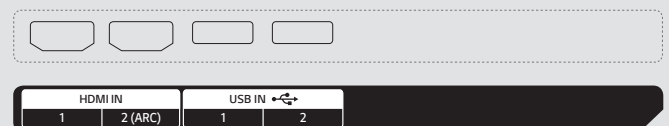

* Registered on April, 2021

CONNECTIVITY

75" / 65" / 55"

Rear

* Jack Panels may differ from the above image, so please contact LG sales team to verify before ordering.

Side

PANEL	86UL3J-E	75UL3J-E	65UL3J-E	55UL3J-E	50UL3J-E	43UL3J-E
Screen Size	86"	75"	65"	55"	50"	43"
Panel Technology	IPS	IPS	IPS	IPS	IPS	IPS
Back Light Type	Direct	Direct	Direct	Direct	Direct	Direct
Aspect Ratio	16:9	16:9	16:9	16:9	16:9	16:9
Native Resolution	3840 x 2160 (UHD)	3840 x 2160 (UHD)	3840 x 2160 (UHD)	3840 x 2160 (UHD)	3840 x 2160 (UHD)	3840 x 2160 (UHD)
Refresh Rate	120 Hz	60 Hz	60 Hz	60 Hz	60 Hz	60 Hz
Brightness (Typ.)	330 nits	330 nits	400 nits	400 nits	400 nits	300 nits
Contrast Ratio	1200:1	1200:1	1200:1	1200:1	1200:1	1200:1
Dynamic CR	1,000,000:1	1,000,000:1	1,000,000:1	1,000,000:1	1,000,000:1	1,000,000:1
Color gamut	DCI 80%	DCI 80%	DCI 80%	DCI 80%	DCI 80%	DCI 80%
Viewing Angle (H x V)	178° x 178°	178° x 178°	178° x 178°	178° x 178°	178° x 178°	178° x 178°
Color Depth	1.07Billion colors(8bit + FRC)	1.07 Billion colors (8bit + FRC)	1.07 Billion colors (8bit + FRC)	10bit, 1.07 Billion colors	10bit, 1.07 Billion colors	10-bit (D), 1.07 Billion colors
Response Time (G to G)	5 ms	8 ms	8 ms	8 ms	12 ms	8 ms
Surface Treatment (Haze)	3%	1%	1%	3%	3%	3%
Lifetime	30,000 Hours	30,000 Hours	30,000 Hours	30,000 Hours	30,000 Hours	30,000 Hours
Operation Hours (Hours/Days)	16/7	16/7	16/7	16/7	16/7	16/7
Portrait / Landscape	Landscape Only	Yes / Yes	Yes / Yes	Yes / Yes	Yes / Yes	Yes / Yes
SOUND	Built-in Speaker	Yes	Yes	Yes	Yes	Yes
CONNECTIVITY	HDMI 1.4 In	Yes (x3), HDCP 2.2	Yes (x3), HDCP 2.2	O(3), HDCP2.2/1.4	O(3), HDCP2.2/1.4	O(3), HDCP2.2/1.4
	RS-232C In	3.5mm Stereo (4-pin)	3.5mm Stereo (4-pin)	3.5mm Stereo (4-pin)	3.5mm Stereo (4-pin)	3.5mm Stereo (4-pin)
	RJ45 (LAN)	Yes	Yes	Yes	Yes	Yes
	USB 2.0 Type-A	Yes (x2)	Yes (x2)	Yes (x2)	Yes (x2)	Yes (x2)
	Audio Out	Yes	Yes	Yes	Yes	Yes
	RS-232C Out	3.5mm Stereo (4-pin)	3.5mm Stereo (4-pin)	3.5mm Stereo (4-pin)	3.5mm Stereo (4-pin)	3.5mm Stereo (4-pin)
MECHANICAL	Bezel Color	Navy Blue (Near Black)	Navy Blue (Near Black)	Navy Blue (Near Black)	Navy Blue (Near Black)	Navy Blue (Near Black)
	Bezel Width (Off Bezel)	6.9 / 6.9 / 6.9 / 18.4 mm	7.9 / 7.9 / 7.9 / 18.4 mm	6.8 / 6.8 / 6.8 / 18.4 mm	6.9 / 6.9 / 6.9 / 18.4 mm	7.3 / 7.3 / 7.3 / 18.4 mm
	Bezel Width (On Bezel)	15.9 / 15.9 / 15.9 / 19.9 mm	13.9 / 13.9 / 13.9 / 19.9 mm	12.8 / 12.8 / 12.8 / 19.9 mm	12.8 / 12.8 / 12.8 / 19.9 mm	12.8 / 12.8 / 12.8 / 19.9 mm
	Weight	99.6 lbs / 45.2 kg	68.3 lbs / 31.4 kg	47.4 lbs / 21.5 kg	30.9 lbs / 14 kg	25.8 lbs / 11.7 kg
	Shipping Weight	127.2 lbs / 57.7 kg	88.8 lbs / 40.3 kg	60.6 lbs / 27.5 kg	41.4 lbs / 18.8 kg	32.2 lbs / 14.6 kg
	Dimensions (W x H x D)	75.9 x 43.5 x 2.4 in 1927 x 1104 x 59.9 mm	66.1 x 38.0 x 2.4 in 1678 x 964 x 59.9 mm	57.2 x 33.0 x 2.3 in 1454 x 838 x 57.7 mm	48.6 x 28.1 x 2.6 in 1235 x 715 x 57.5 mm	47.8 x 25.6 x 2.2 in 1215 x 651 x 57.1 mm
	Shipping Dimensions (W x H x D)	83.3 x 47.8 x 9.0 in 2115 x 1215 x 228 mm	71.7 x 43.9 x 7.9 in 1820 x 1115 x 200 mm	63.0 x 38.2 x 6.8 in 1600 x 970 x 172 mm	53.5 x 31.9 x 6.4 in 1360 x 810 x 162 mm	47.8 x 30.5 x 6.0 in 1215 x 775 x 152 mm
	Handle	No	No	No	No	No
	Stand	No	No	No	No	No
	VESA™ Standard Mount Interface	600 x 400	400 x 400	300 x 300	300 x 300	200 x 200
FEATURES	Internal Memory	8 GB	8 GB	8 GB	8 GB	8 GB
	Built-in Wi-Fi	Yes	Yes	Yes	Yes	Yes
	Temperature Sensor	Yes	Yes	Yes	Yes	Yes
	Auto Brightness sensor	Yes	Yes	Yes	Yes	Yes
	Local Key Operation	Yes (Power On/Off only)	Yes (Power On/Off only)	Yes (Power On/Off only)	Yes (Power On/Off only)	Yes (Power On/Off only)
	Fanless Design	Yes	Yes	Yes	Yes	Yes
	webOS ver.	webOS6.0	webOS 6.0	webOS 6.0	webOS 6.0	webOS 6.0
	Local Contents Scheduling	Yes	Yes	Yes	Yes	Yes
	Group Manager	Yes	Yes	Yes	Yes	Yes
	USB Plug & Play	Yes	Yes	Yes	Yes	Yes
	Fail over	Yes	Yes	Yes	Yes	Yes
	Booting Logo Image	Yes	Yes	Yes	Yes	Yes
	No Signal Image	Yes	Yes	Yes	Yes	Yes
	RS-232C Sync	Yes	Yes	Yes	Yes	Yes