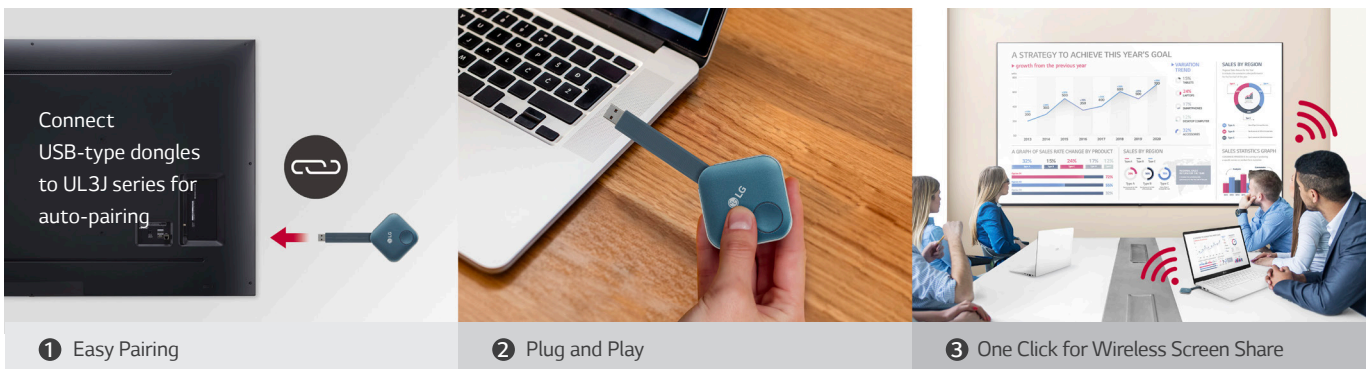

LG webOS smart signage platform helps to easily provide value-added solutions by supporting simple connections with external sensors** such as GPIO, NFC/RFID, temperature sensors, etc., via USB plug-in.

* External sensors need to be purchased separately and tested for compatibility with webOS platform.

LG's SIMPLE ADVERTISEMENT HELPER, PROMOTA

Using LG's Promota* application, downloadable on a mobile device, you can easily create your own display contents. With Promota, you can add text and images to create an online profile for your business as well as deliver information such as event news, seasonal menus, promotions, and even more to your customers while recommending easy-to-use templates relevant to your industry.

* LG Promota is can be downloaded from the App Store and Google Play store. (Not available for Europe/CIS Region)

LG's WIRELESS SCREEN SHARING SOLUTION, **LG One:Quick**_{Share}

LG One:Quick Share is a wireless screen sharing solution* compatible with the UL3J series, USB transmission unit, and its app. You can simply share personal PC screen to the display by connecting directly using embedded Wi-Fi. You can adjust the basic setting values (volume, picture mode, auto bright, etc.) of the connected display without a remote control. Also, the Office Meeting Mode can display the agenda and important notes before the meeting starts.