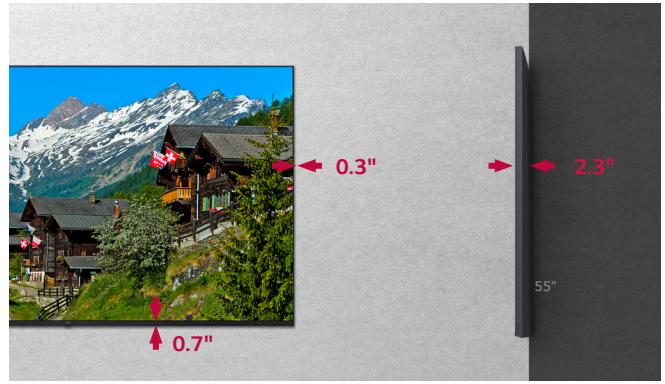

Various Sensor
Connection

Compatible with
LG One:Quick | Share

Compatible with
AV Control Systems

UL3J-E Series

Sizes	86" / 75" / 65" / 55" / 50" / 43"
Screen Resolution	3,840 x 2,160 (UHD)
Operation Time	16 Hours / 7 Days
Brightness	86" / 75": 330 nits 65" / 55" / 50": 400 nits 43": 300 nits
LG Solution Compatibility	LG One:Quick Share, LG ConnectedCare, LG SuperSign CMS/Control, Promota App*

* Not available for Europe/CIS Region

SUPERB PICTURE QUALITY WITH ULTRA HD RESOLUTION

With Ultra HD resolution, the color and details of the content are vivid and realistic. In addition, the wide viewing angle of LG's IPS panel allows for people to observe from virtually any viewing angle.