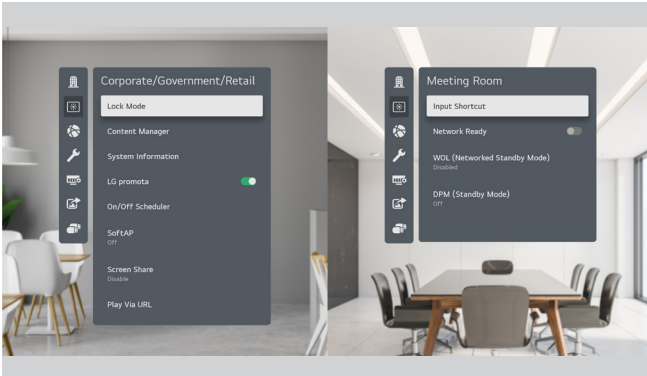

EASY MENU SETUP FOR VERTICAL NEEDS

Feature menus are organized based on preset industry configurations moving the most commonly-used features to the top of the menu based on the environment you select.