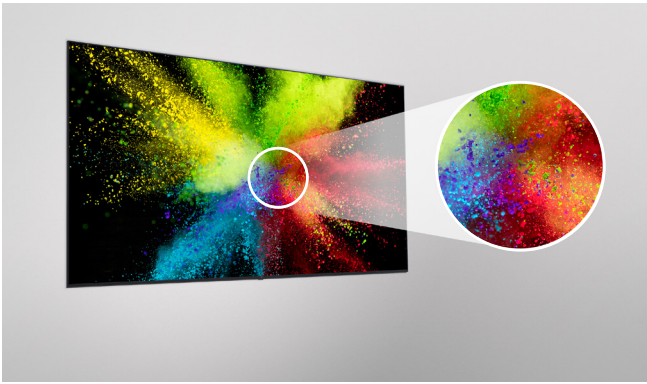

* All images in this datasheet are for illustrative purposes only.

UL3J-E Series

LG webOS UHD Signage

Superb Picture Quality
with Ultra HD Resolution

Sophisticated
Slim Design

High-Performance
with webOS 6.0

Various Sensor
Connection

Compatible with
LG One:Quick | Share

Compatible with
AV Control Systems

UL3J-E Series

Sizes	86" / 75" / 65" / 55" / 50" / 43"
Screen Resolution	3,840 x 2,160 (UHD)
Operation Time	16 Hours / 7 Days
Brightness	86" / 75": 330 nits 65" / 55" / 50": 400 nits 43": 300 nits
LG Solution Compatibility	LG One:Quick Share, LG ConnectedCare, LG SuperSign CMS/Control, Promota App*

* Not available for Europe/CIS Region

SUPERB PICTURE QUALITY WITH ULTRA HD RESOLUTION

With Ultra HD resolution, the color and details of the content are vivid and realistic. In addition, the wide viewing angle of LG's IPS panel allows for people to observe from virtually any viewing angle.

SOPHISTICATED SLIM DESIGN

This series is thin in bezel size and thickness*, which saves space and enables easy installation. In addition, it increases the immersive experience from the screen and provides a sophisticated design, improving the décor of the space where the product is installed.