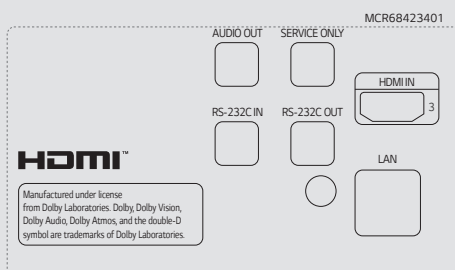

CONNECTIVITY

75" / 65" / 55"

Rear