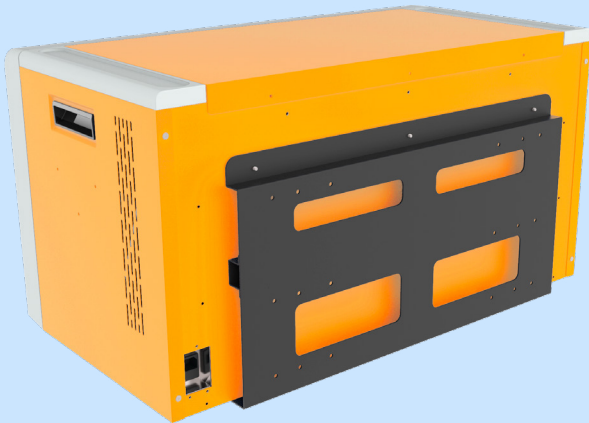

Charging Cabinet CC14

Designed for Chromebooks and Tablets Up to 14 inches

The Bluum CC14 Charging Cabinet is specifically designed for use in K-12 schools. Its user-friendly, compact design takes up little space while securely storing and charging up to 14 devices at a time.

Specifications

Devices Supported: **Chromebooks, Laptops, Tablets up to 14 inches** at \$29,500

Device Capacity: **14**

Cart Weight: **55lb (25kg)** \$29,500

Estimated Shipping Weight: **95lb (43kg)**

Cabinet Dimensions:

Width	Depth	Height
30"	16"	16"

Slot Size:

Width	Depth	Height
1.33"	14.9"	9.22"

Customize Your Cabinet:

- Wall mount bracket – hang cabinet to save floorspace
- Mobile control – 2" casters move cabinet to any location
- External charging box for easy stacking – charge up to 28 devices without circuit overload