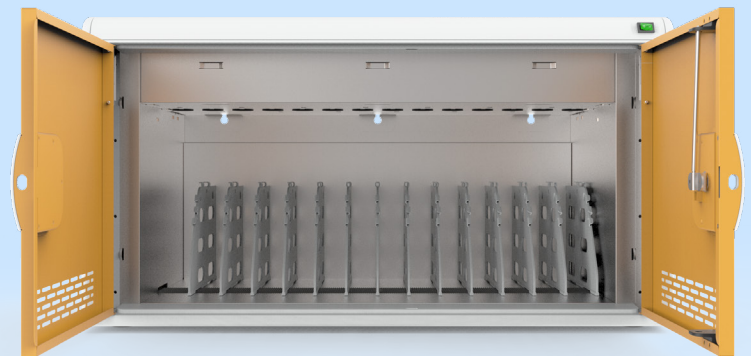

Comprehensive Warranty

Our comprehensive warranty coverage guarantees your investment is protected.

- Limited 5-year warranty on electrical
- Lifetime warranty on parts
- $0 cost of ownership guarantee – we'll fix or replace for free*